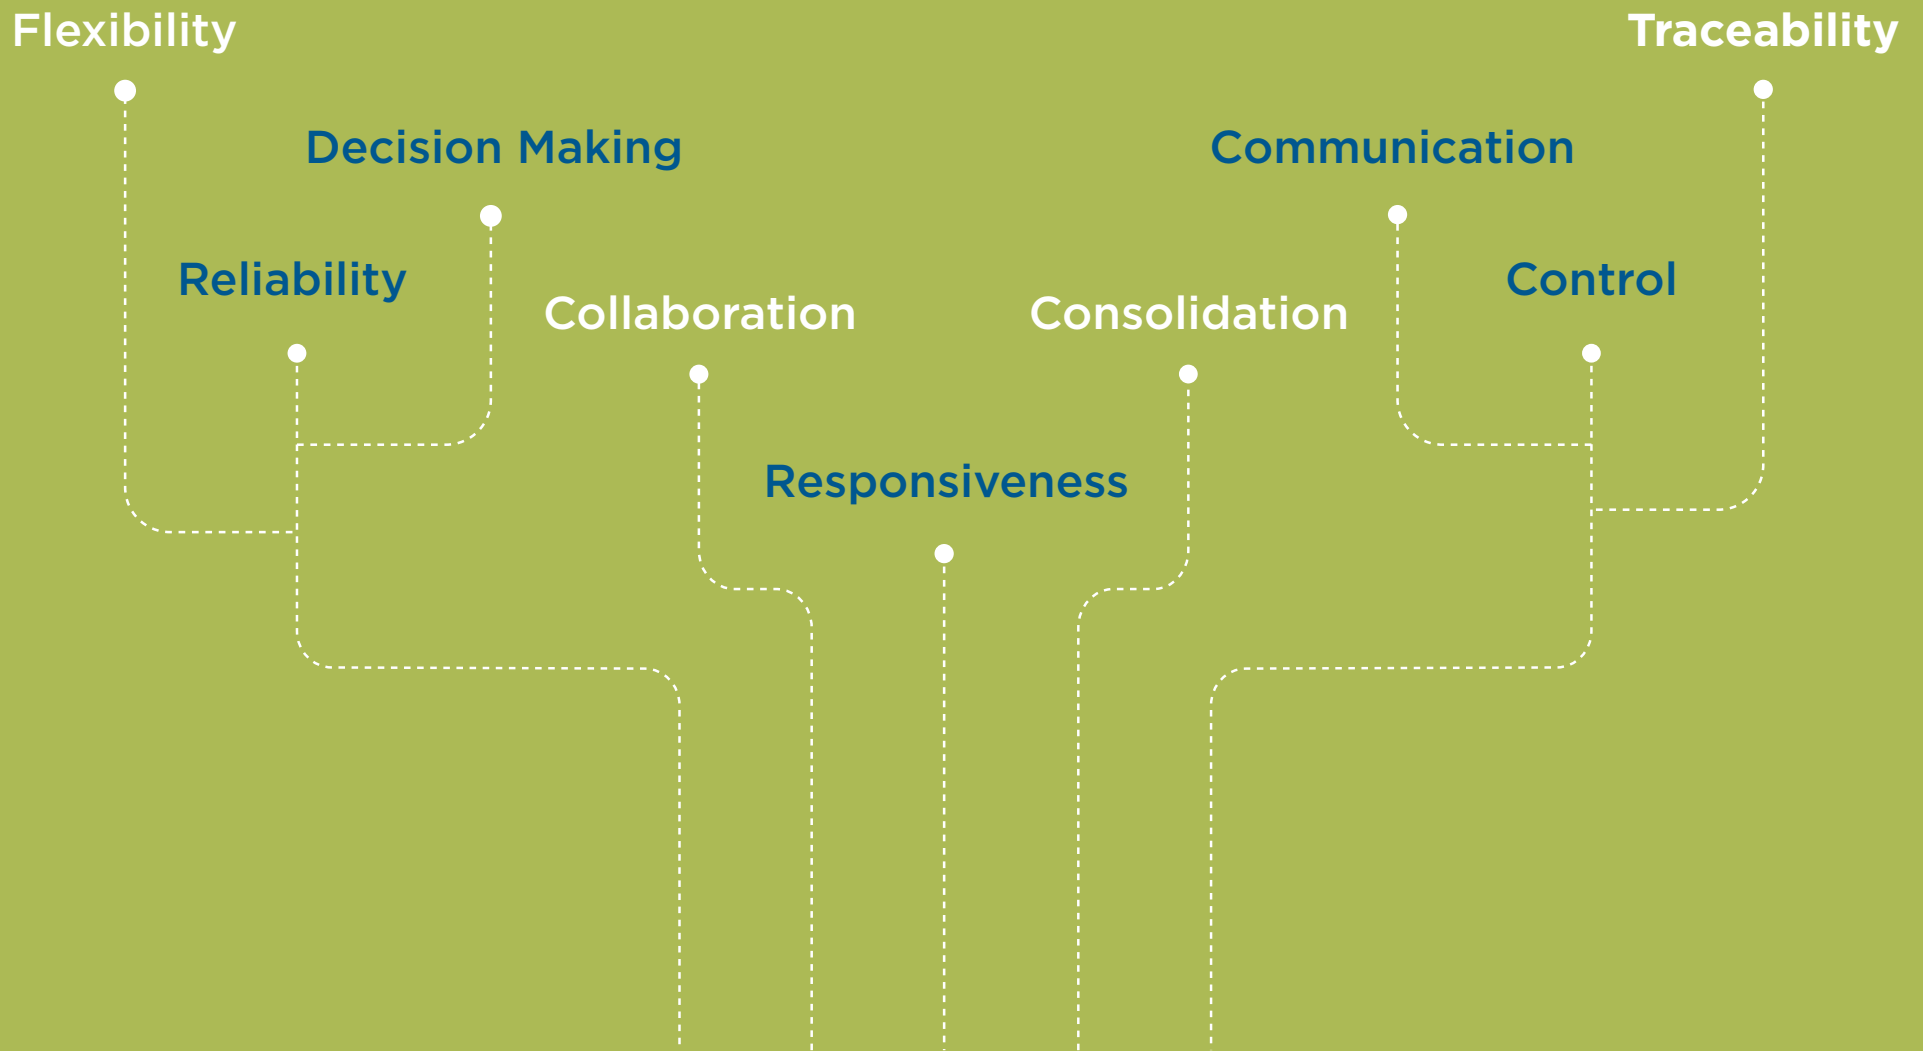

Using Technology to Bring Value to Your Brand