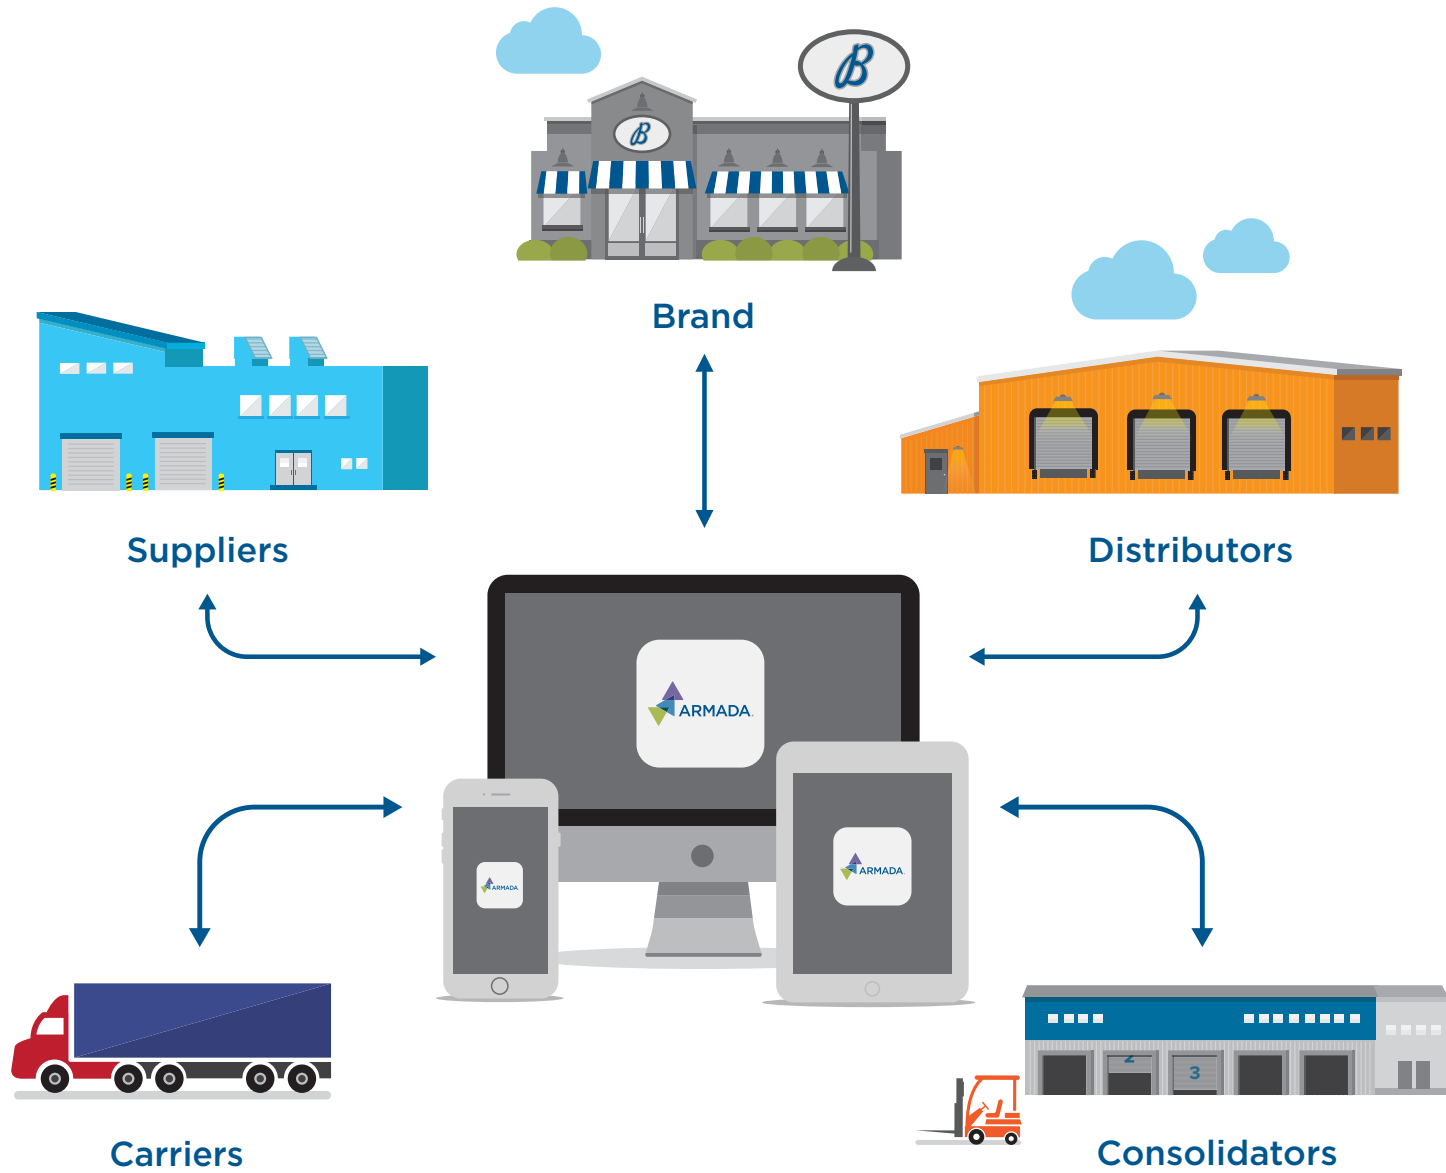

SUPPLY CHAIN TECHNOLOGY PLATFORM