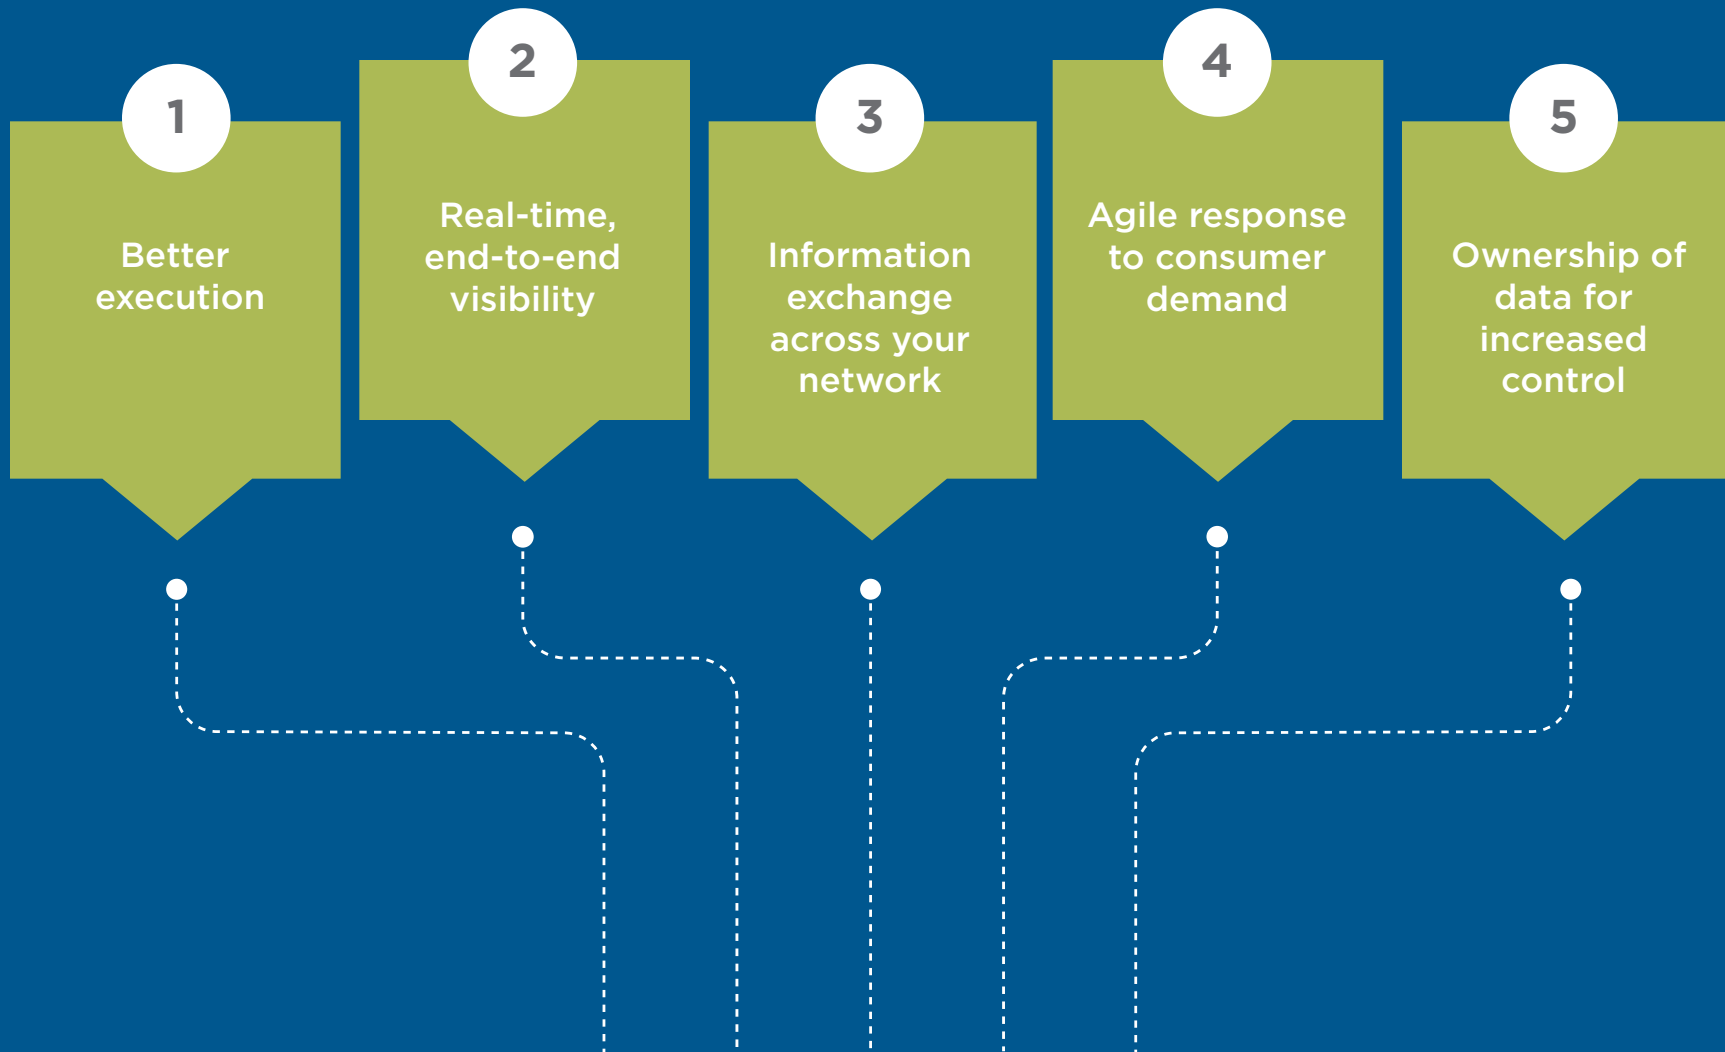

## Visibility

Real-time, end-to-end visibility coupled with master data management enables proactive decision making and fosters information sharing.

+

## Automation

An integrated technology platform automates activities enabling the execution of your supply chain with improved speed, reliability and control.

=

## Agility

Visibility and automation are the foundation of an agile supply chain that drives efficiencies and allows for the responsiveness needed to meet constantly changing demand and supply trends.

# Visualize a Supply Chain with: